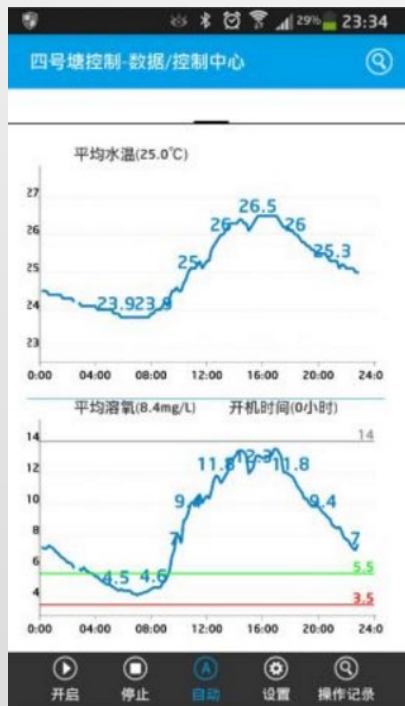

固城湖智能水产养殖物联网项目

◆ 手机APP